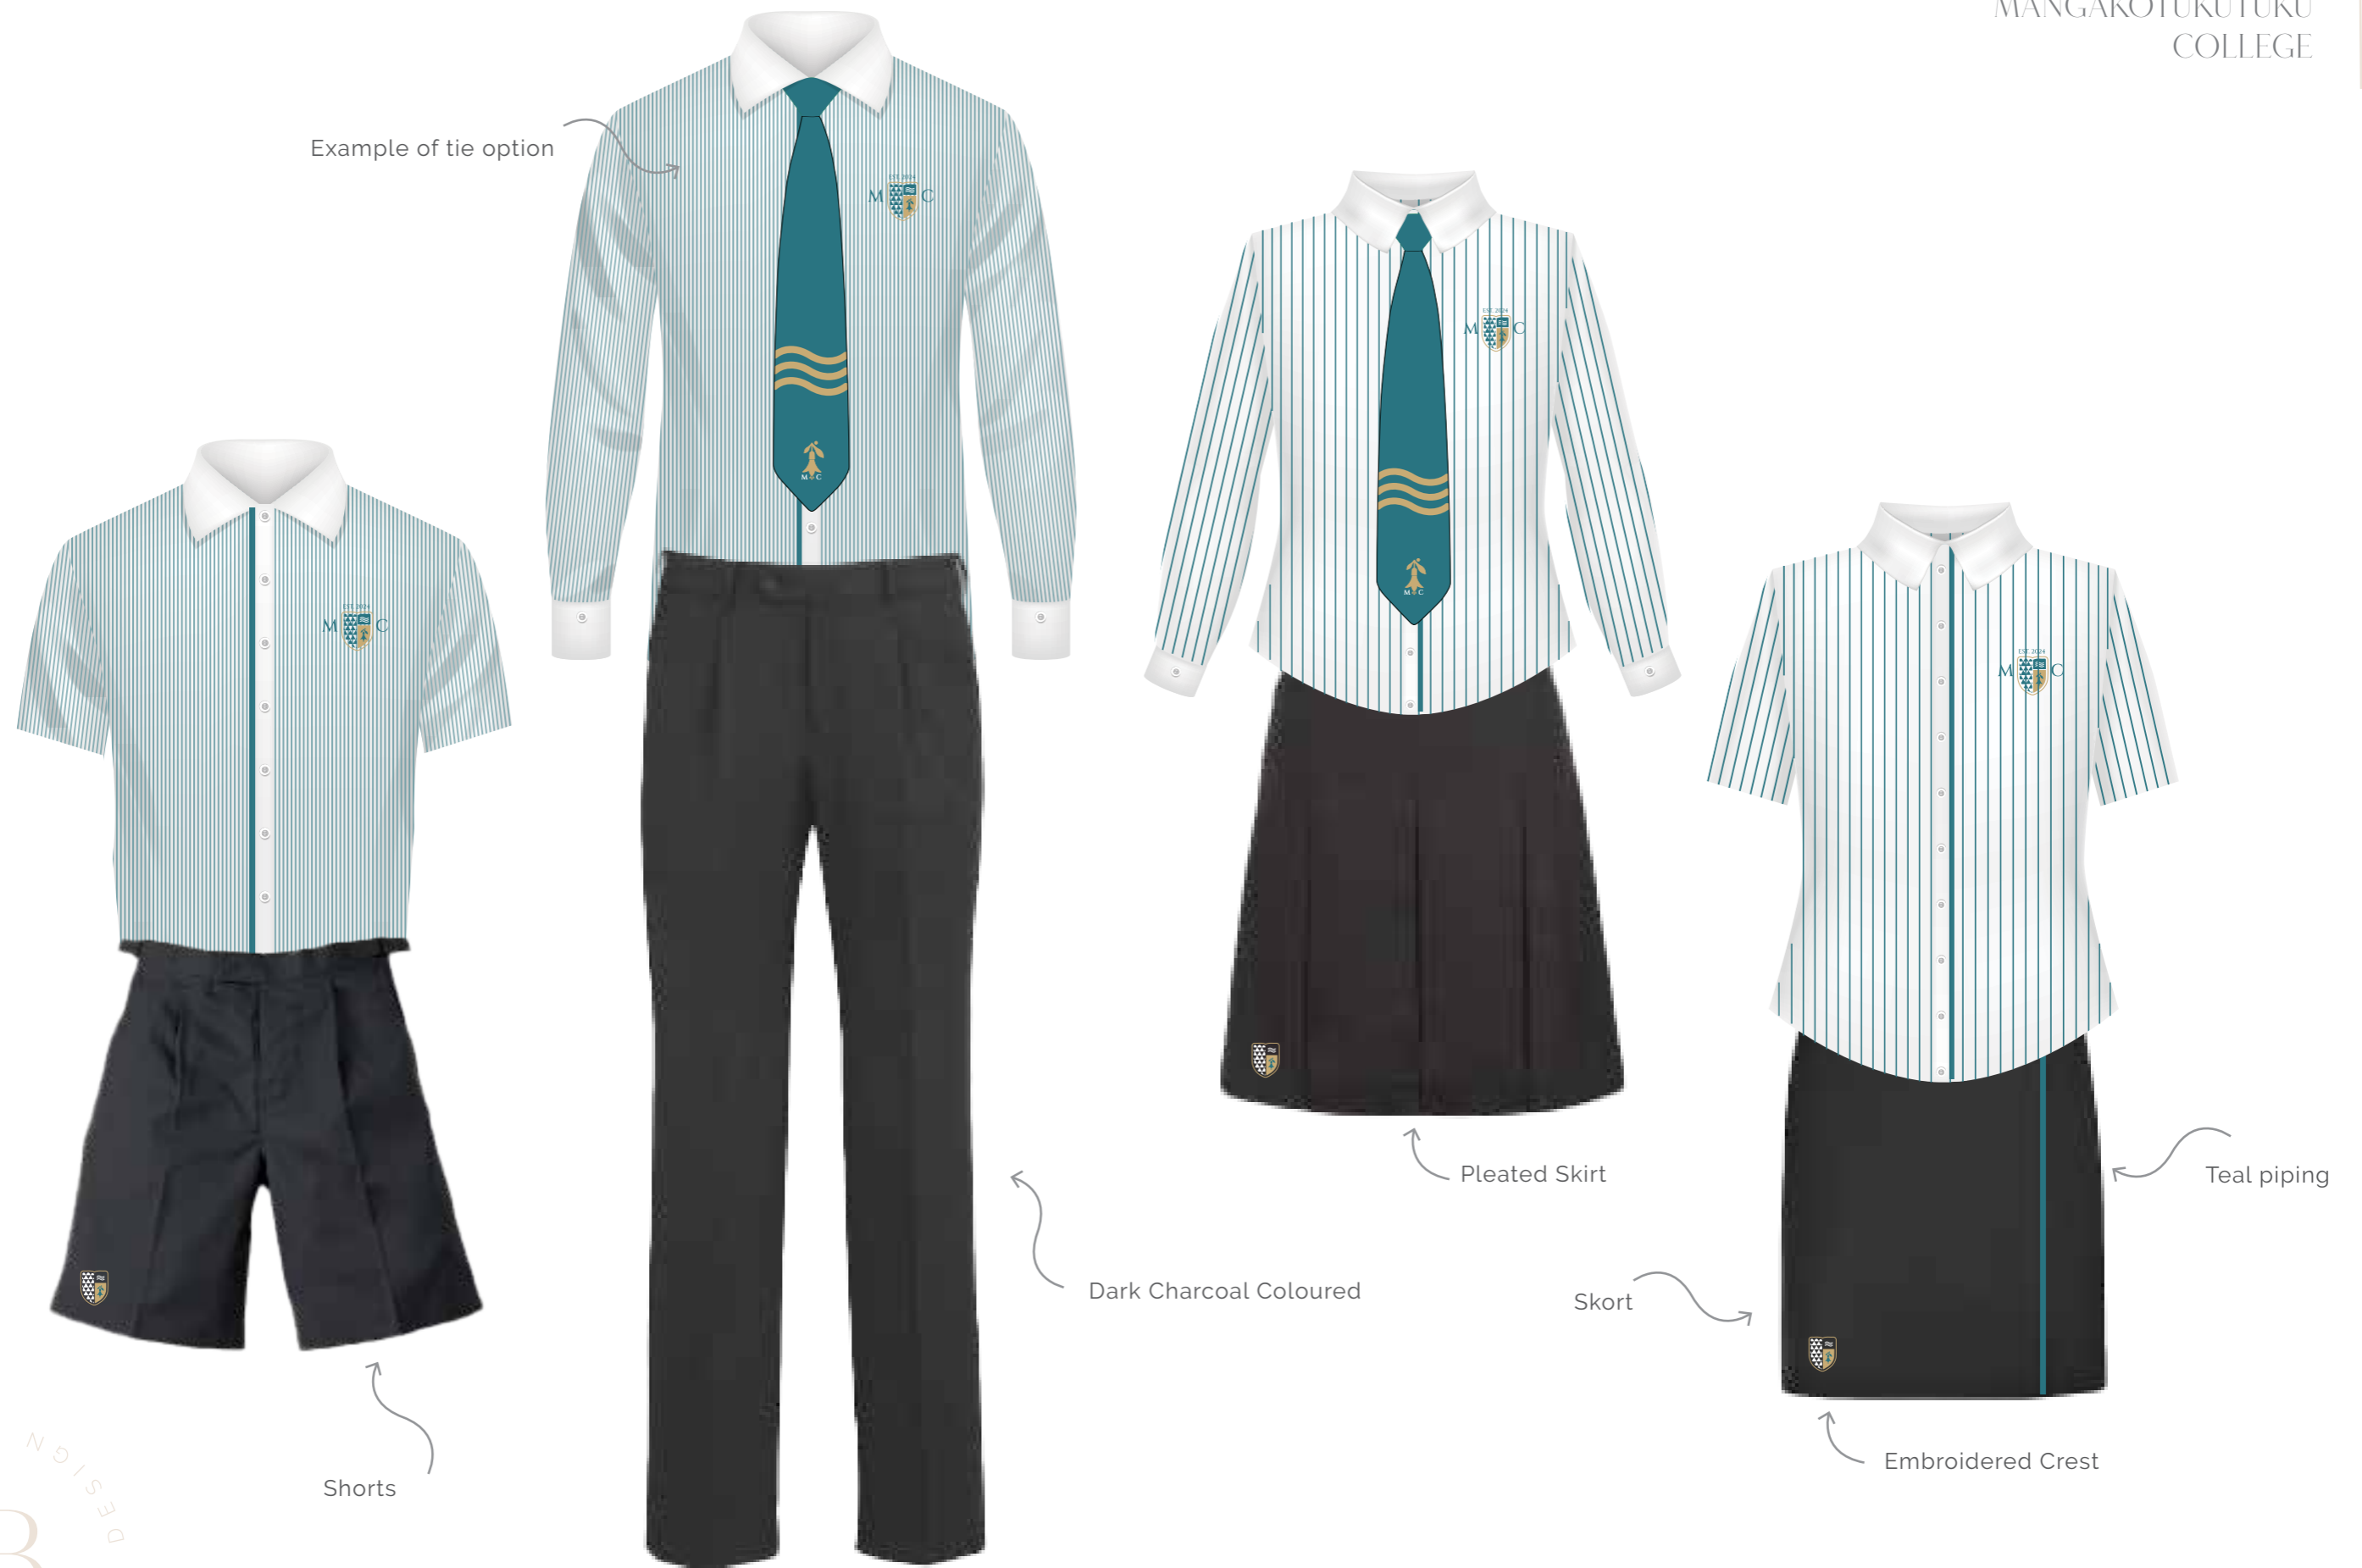

MANGAKŌTUKUTUKU COLLEGE
UNIFORM CONCEPTS

Charcoal Coloured

Teal edging of lapel and pockets

SENIOR BLAZER

Design options

Gold edging of lapel and pockets

'SPECIAL' BLAZER

SENIOR BLAZER AND TIES

White Collar, cuffs
and detailing

Embroidered Logo

Teal edging

LONG SLEEVE

SHORT SLEEVE

SENIOR SHIRTS

SENIOR UNIFORM COMPILATION

JERSEY