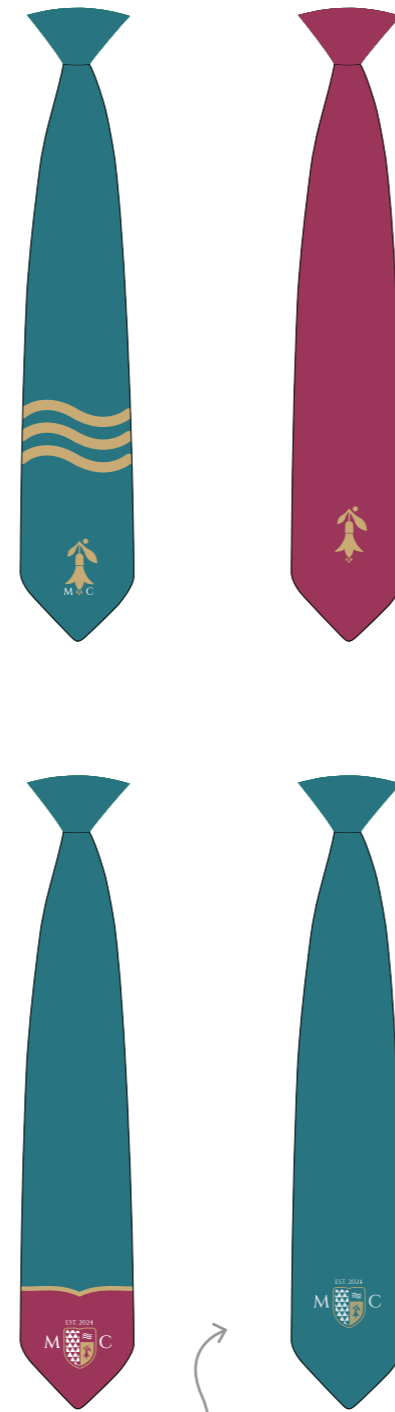

MANGAKŌTUKUTUKU COLLEGE
UNIFORM CONCEPTS

Charcoal Coloured

Teal edging of lapel and pockets

SENIOR BLAZER

Design options

Gold edging of lapel and pockets

'SPECIAL' BLAZER

SENIOR BLAZER AND TIES

White Collar, cuffs
and detailing

Embroidered Logo

Teal edging

LONG SLEEVE

SHORT SLEEVE

SENIOR SHIRTS

SENIOR UNIFORM COMPILATION

JERSEY